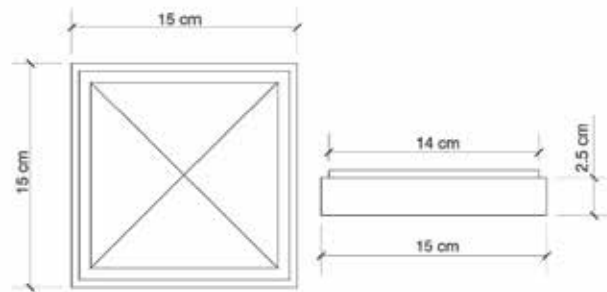

Petal

4.5 cm

20 cm

20 cm

Daliya

Puzzle

Flounder

Mat

Polygon

Pyramid

Cube