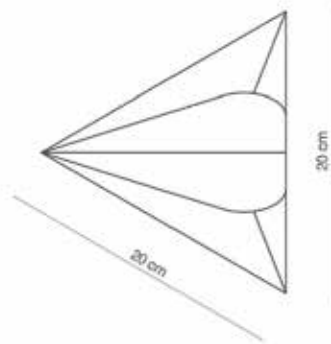

Petal

4.5 cm

20 cm

20 cm

Daliya

Puzzle

Flounder

Mat

Polygon

Pyramid

Cube