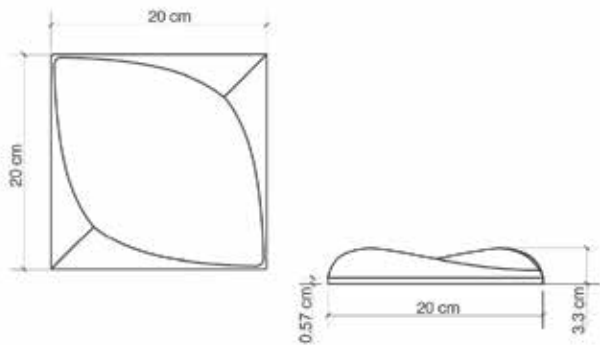

Petal

4.5 cm

20 cm

20 cm

Daliya

Puzzle

Flounder

Mat

Polygon

Pyramid

Cube