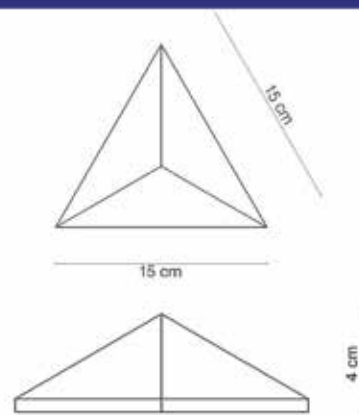

Petal

4.5 cm

20 cm

20 cm

Daliya

Puzzle

Flounder

Mat

Polygon

Pyramid

Cube