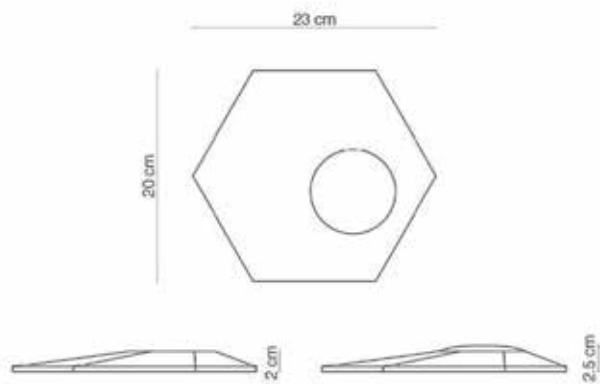

Petal

4.5 cm

20 cm

20 cm

Daliya

Puzzle

Flounder

Mat

Polygon

Pyramid

Cube